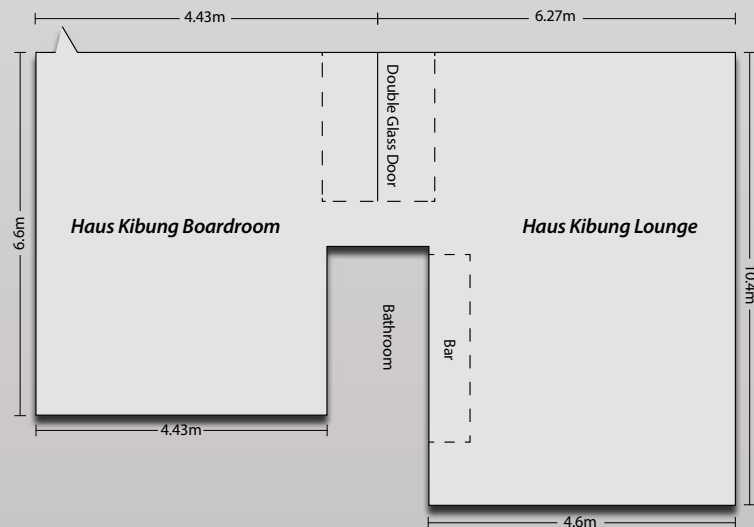

When it comes to catering, we have a choice of menus to suit your needs and budget or our chef will be happy to design a custom menu for your event. Whether you are looking for lite refreshments, buffet style menu or full sit down dinner, we can cater any event.

VENUE	CAPACITY							AREA m²
	Theatre	Boardroom	Classroom	U-Shape	Banquet	Rectangle	Cocktail	
Haus Kibung Boardroom	-	10	-	-	10	10	-	29
Haus Kibung Lounge	30	25	26	25	25	25	50	48
Hibiscus Room	100	40	44	70	60	50	100	98
Butupa Room	60	50	40	40	50	40	60	81
Lahani Room	120	60	60	60	80	60	130	147
Deck Bistro, Hibiscus Room and Butupa Room	400	-	180	-	300	-	500	665

Available Services and Facilities

- Latest audio visual equipment
- Overhead projectors & Screens
- Flat Screen Televisions • White Boards
- Flip Charts • Lectern • PA Systems
- In-floor data, telephone and electricity ports for easy room set up

Car Parking (fully secured and within hotel grounds, no responsibility taken for vehicle or contents)

Business Facilities

All accommodation rooms feature IDD direct dial phones, desk, lamp and chair. The Business Centre is available via Reception, including word processing, photocopying and faxes.

WiFi Connection

We have a range of WiFi Packages available, ask our team for assistance.

*Please contact our Conference & Functions sales team during office hours.
We will be delighted to show you our facilities and discuss your requirements.*

ROOM LAYOUTS

Bird of Paradise Hotel

Coral Sea Hotels

COMFORT & CONVENIENCE ACROSS PNG

thebird_conference@coralseahotels.com.pg Tel: 531 3100
coralseahotels.com.pg