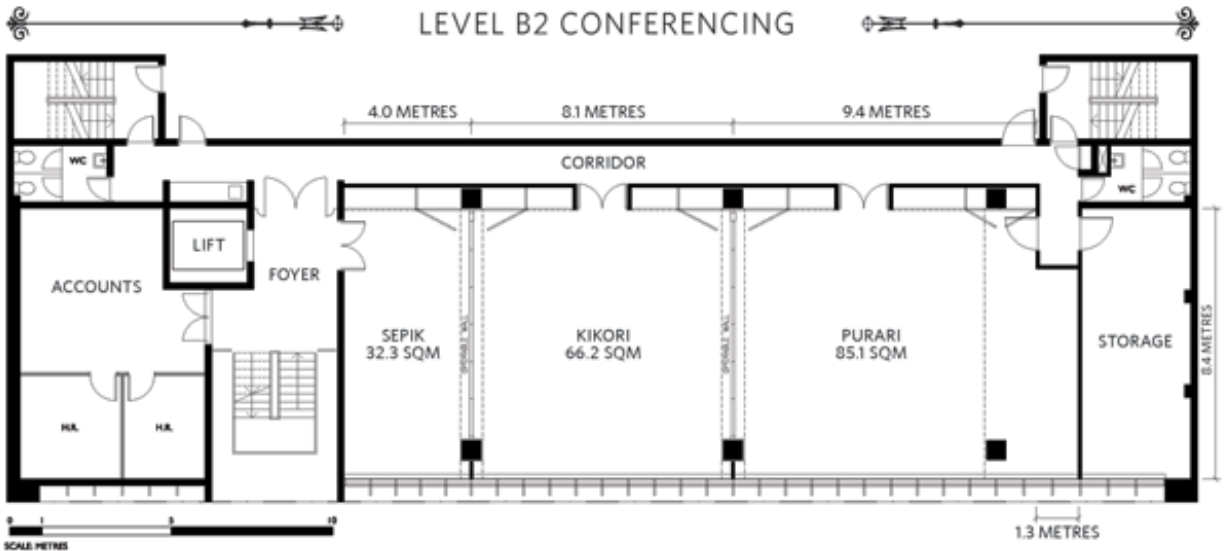

EVENTS, WEDDINGS & MORE...

and banquet venues, and an array of supporting services to help you deliver a world class function or event.

VENUE	CONFIGURATION & CAPACITY					AREA
	<i>Sit Down Dinner</i>	<i>Classroom</i>	<i>U-Shape</i>	<i>Theatre</i>	<i>Cocktail Reception</i>	<i>m²</i>
Strickland	20	-	-	-	-	31.8
Markham	50	36	18	85	60	65.2
Ramu	50	36	18	85	60	84.8
Strickland*						
Markham	70	50	-	110	90	97
Markham						
Ramu*	100	80	54	190	120	150
Strickland*						
Markham*						
Ramu	120	100	-	230	150	181.8
Sepik	20	-	-	-	-	32.3
Kikori	50	36	18	85	60	66.2
Purari	50	36	18	85	60	85.1
Sepik*						
Kikori	70	50	-	110	90	98.5
Kikori*						
Purari	100	80	54	190	120	151.3
Sepik*						
Kikori*						
Purari	120	100	-	230	150	183.6