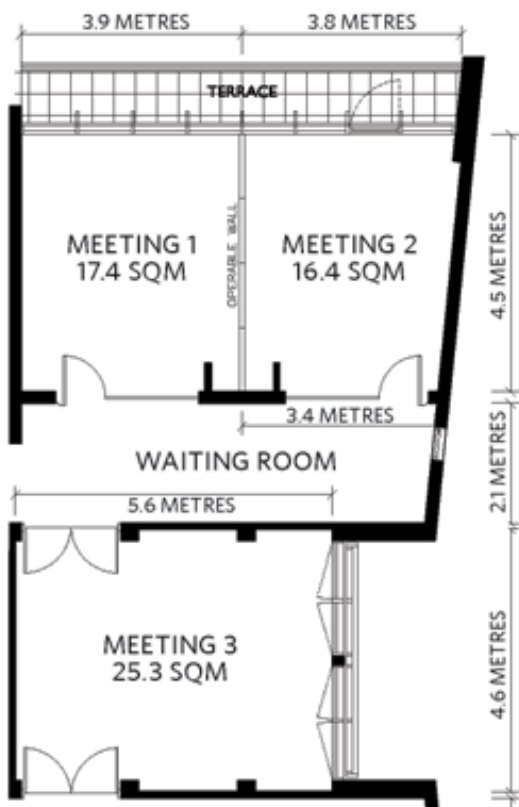

EVENTS, WEDDINGS & MORE...

and banquet venues, and an array of supporting services to help you deliver a world class function or event.

VENUE	CONFIGURATION & CAPACITY					AREA
	<i>Sit Down Dinner</i>	<i>Classroom</i>	<i>U-Shape</i>	<i>Theatre</i>	<i>Cocktail Reception</i>	<i>m²</i>
Strickland	20	-	-	-	-	31.8
Markham	50	36	18	85	60	65.2
Ramu	50	36	18	85	60	84.8
Strickland*						
Markham	70	50	-	110	90	97
Markham						
Ramu*	100	80	54	190	120	150
Strickland*						
Markham*						
Ramu	120	100	-	230	150	181.8
Sepik	20	-	-	-	-	32.3
Kikori	50	36	18	85	60	66.2
Purari	50	36	18	85	60	85.1
Sepik*						
Kikori	70	50	-	110	90	98.5
Kikori*						
Purari	100	80	54	190	120	151.3
Sepik*						
Kikori*						
Purari	120	100	-	230	150	183.6