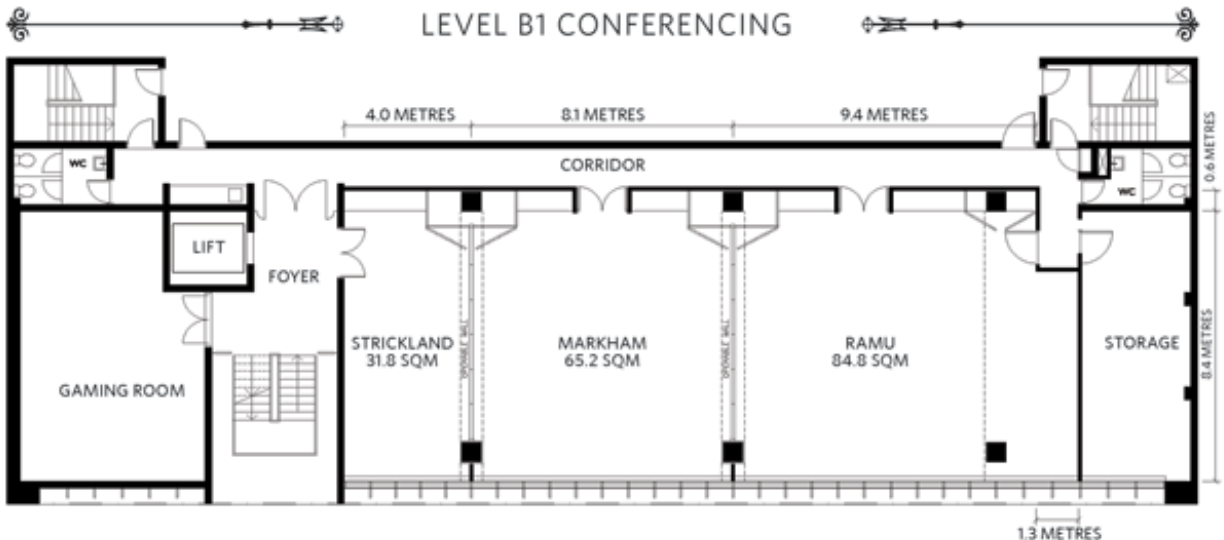

EVENTS, WEDDINGS & MORE...

and banquet venues, and an array of supporting services to help you deliver a world class function or event.

VENUE	CONFIGURATION & CAPACITY					AREA
	<i>Sit Down Dinner</i>	<i>Classroom</i>	<i>U-Shape</i>	<i>Theatre</i>	<i>Cocktail Reception</i>	<i>m²</i>
Strickland	20	-	-	-	-	31.8
Markham	50	36	18	85	60	65.2
Ramu	50	36	18	85	60	84.8
Strickland*						
Markham	70	50	-	110	90	97
Markham						
Ramu*	100	80	54	190	120	150
Strickland*						
Markham*						
Ramu	120	100	-	230	150	181.8
Sepik	20	-	-	-	-	32.3
Kikori	50	36	18	85	60	66.2
Purari	50	36	18	85	60	85.1
Sepik*						
Kikori	70	50	-	110	90	98.5
Kikori*						
Purari	100	80	54	190	120	151.3
Sepik*						
Kikori*						
Purari	120	100	-	230	150	183.6

“The Grand Papua Hotel features three Executive Board Rooms on the 15th floor that strike the perfect balance between style and practicality.”

Continent Winner, Luxury Hotel & Conference Centre, Australasian & Oceania